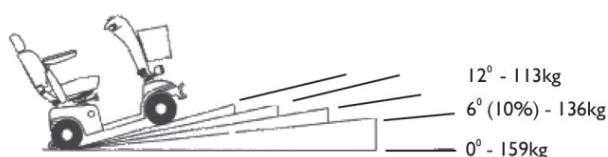

Full Features

- Powerful 4 pole motor
- High back contoured captain's seat with headrest
- Adjustable steering tiller
- Adjustable width arm rests
- Sliding rotating height adjustable seat
- Fold arm rests
- Variable seat height
- Front shopping basket
- Horn
- LED battery level indicator
- Front chrome bumper
- Front & rear adjustable suspension
- Front & rear lights
- Hazard lights / indicators
- High / low speed switch
- Anti tip wheels

Specifications

SPECIFICATIONS	SHOPRIDER ALLROUNDER 889
Maximum Weight Capacity¹	159kg
Maximum Speed	10km/h
Maximum Range²	Up to 40km
Length	130cm
Width	64cm
Scooter Weight (with battery)	99kg
Turning Radius	144cm
Battery Requirements	2 x 40Amp
Charger	8Amp
Seating	High Back Air Flow Seat,
Motor Size	1.5Hp (4 pole)

¹Single User

²Driving range varies with the factors shown below:

- (a) The weight of the occupant
- (b) Level ground & ambient temperature
- (c) Battery condition / Type of charger
- (d) Driving Style

Warranty Information:

Scooters: 10 year structural frame, 18 months drivetrain and batteries

Parts and Accessories: 12 months

Batteries (Gel/Hybrid): 18 months

IMPORTANT: Always be sure to read your owner's manual thoroughly before operating your machine.

WARNING: Do not exceed 10km/ph on public roads or paths.

Silverwater

Unit 8, 110-120 Silverwater Rd
Silverwater NSW 2128
Ph: 9649 2111

Newcastle

7 Poynton Pl
Thornton, NSW 2322
Ph: 4047 3608

activemobility.com.au

SHOPRIDER