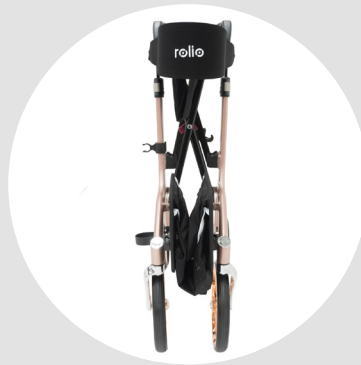

Active Mobility

SKU 15878610

rollo

Boasting ergonomic design, supreme adjustability, comfort and class, the rollo walker is the perfect combination of function and style in mobility.

Colours Available

Rose Gold

Olive Grey

Features

Adjustable Backrest

Up to 80mm of seat depth and 160mm height adjustment

Weight Capacity

136kg

Walker Weight

7.67kg

Full Features

- Sturdy construction lightweight, aluminum frame weighing under 8kg
- One touch, easy-fold and unfold mechanism for convenient transport and storage
- Safety breaks and push down locks for additional safety and stability when rising from a seated position
- Ergonomically designed hand grips with safety reflectors
- Ultra-comfort seat with supreme cushioning
- Patent adjustable padded backrest providing up to 80mm of seat depth adjustment and 160mm height adjustment
- Height adjustable handles allowing up to 130mm of additional handle height
- Large removable tote bag with zip allows for ample storage of a handbag and belongings
- Kerb handler feature enables easy manouvering over kerbs, steps and uneven ground

Specifications

SPECIFICATIONS	AZURE ROLIO
Maximum Weight Capacity	136kg
Width	56cm
Depth	74cm
Height	85.3mm
Unit Weight	7.67kg
Folded Width	28cm
Folded Depth	74cm
Folded Height	85.3cm
Handle Height	84.5cm - 97cm
Seat Width	46cm
Seat Depth	22.5cm
Seat Height	53cm
Front Wheel	25cm / 10"
Rear Wheel	20cm / 8"