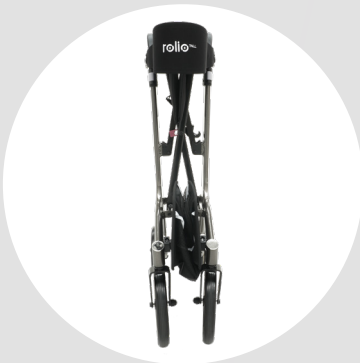

rollo^{TALL}

Boasting ergonomic design, supreme adjustability, comfort and class, the rollo walker is the perfect combination of function and style in mobility.

Colours Available

Features

Adjustable Backrest

Up to 80mm of seat depth and 160mm height adjustment

Weight Capacity

136kg

Walker Weight

7.67kg

Full Features

- Sturdy construction lightweight, aluminum frame weighing under 8kg
- One touch, easy-fold and unfold mechanism for convenient transport and storage
- Safety breaks and push down locks for additional safety and stability when rising from a seated position
- Ergonomically designed hand grips with safety reflectors
- Ultra-comfort seat with supreme cushioning
- Patent adjustable padded backrest providing up to 80mm of seat depth adjustment and 160mm height adjustment
- Height adjustable handles allowing up to 130mm of additional handle height
- Large removable tote bag with zip allows for ample storage of a handbag and belongings
- Kerb handler feature enables easy manouvering over kerbs, steps and uneven ground

Specifications

SPECIFICATIONS	AZURE ROLIO TALL
Maximum Weight Capacity	136kg
Width	56cm
Depth	74cm
Height	93cm
Unit Weight	7.67kg
Folded Width	28cm
Folded Depth	74cm
Folded Height	85.3cm
Handle Height	93cm - 1050cm
Seat Width	46cm
Seat Depth	22.5cm
Seat Height	60cm
Front Wheel	25cm / 10"
Rear Wheel	20cm / 8"