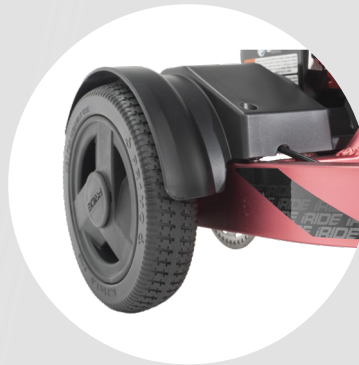

# iRIDE

Journey far and wide with the iRIDE. This lightweight scooter is super portable and perfect for travelling.

## Features

**Light Weight**  
14.8 kg<sup>1</sup>

**Weight Capacity**  
113kg

**Hand Brake**  
Equipped with a manual hand brake

**Portable**  
This scooter is able to be folded for easy transportation

# Full Features

- At only 14.8 kg (without seat/batteries), this lightweight scooter is super portable and perfect for travelling.
- Safe working load of 113kg
- Equipped with both a manual hand brake and supplemental foot brake, the iRIDE delivers a safe and comfortable ride
- Digital LCD display
- Foldable tiller with easy to grip adjustment knob
- Airline-safe lithium-ion battery pack
- Height adjustable seat
- Up to 6.2km/h