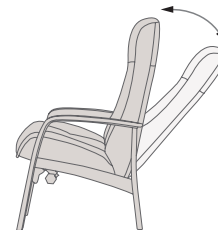

Sleek and streamlined, the clean lines and refined design of the President Recliner Chair with Ottoman is a delightful combination of form and function that brings sophisticated comfort to any home.

Whilst not a lift chair, the higher seat and taller arms rests of the President ensure sitting and rising is easier than ever whilst body-nurturing moulded foam cushioning provides the ultimate in luxurious comfort.

The President incorporates specialised features such as the 'Just Right' Headrest™, an exclusive adjustment system that allows the head and neck to rest in an infinite number of comfort positions whilst the Comfort Glide™ Reclining System allows you to effortlessly recline as your heart desires.

The President also comes equipped with an angled ottoman that includes an exclusive circulation enhancing pivot board providing targeted comfort and relief. Finished in the matching premium leather and quality hard wood frame, the President Recliner and Ottoman pairs perfectly and provides a sophisticated and complete look.

Unparalleled Scandinavian design offers supreme luxury and designer looks to elevate the décor of any home.

The President Recliner Chair with Ottoman boasts superior Scandinavian design, perfectly crafted for relaxation and comfort with features to support sitting, standing, and exiting with ease.

Effortless reclining Mechanism