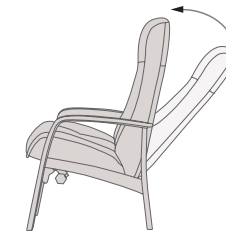

Sleek and streamlined, the clean lines and refined design of the President Recliner Chair with Ottoman is a delightful combination of form and function that brings sophisticated comfort to any home.

Whilst not a lift chair, the higher seat and taller arms rests of the President ensure sitting and rising is easier than ever whilst body-nurturing moulded foam cushioning provides the ultimate in luxurious comfort.

The President incorporates specialised features such as the 'Just Right' Headrest™, an exclusive adjustment system that allows the head and neck to rest in an infinite number of comfort positions whilst the Comfort Glide™ Reclining System allows you to effortlessly recline as your heart desires.

The President also comes equipped with an angled ottoman that includes an exclusive circulation enhancing pivot board providing targeted comfort and relief. Finished in the matching premium leather and quality hard wood frame, the President Recliner and Ottoman pairs perfectly and provides a sophisticated and complete look.

Unparalleled Scandinavian design offers supreme luxury and designer looks to elevate the décor of any home.

The President Recliner Chair with Ottoman boasts superior Scandinavian design, perfectly crafted for relaxation and comfort with features to support sitting, standing, and exiting with ease.

Effortless reclining Mechanism