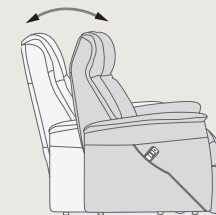

Cold-Cure Molded Foam encases the interior steel frame and sinuous springs, allowing significant full body immersion for increased pressure re-distribution whilst guaranteeing absolute comfort and durability

Sleek and streamlined, the clean lines and slender, curved arms of the Ensign Luxury Lift Chair will bring elegance to any home. A timeless design, meticulously finished for a refined look and feel, will suit homes of all styles, from modern to traditional.

Clever Scandinavian design featuring semi-lateral back support, power lumbar and power head rest support allows you to create multi-dimensional sitting and positioning opportunities from head to toe so you can tailor the chair for maximum support and to your ideal comfort settings. At the touch of a button, you can effortlessly recline, sit, and stand for endless comfort, tailored to you.

At the heart of the Ensign and the range of Oslo Luxury Lift Chairs, is safety and ease of operation. Due to a revolutionary patent design that keeps the chair base stable as the seat and back are raised in operation, the Ensign is the safest and most reliable lift chair in the market.

Height Adjustable Head, Neck and Lumbar Support