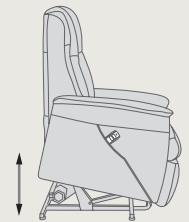

The Ensign Powered Lift Chair with semi-lateral back support combines luxurious Scandinavian design and exclusive patent technology to provide unsurpassed comfort and reliability in the safest and most easily operated lift chair on the market.

Unparalleled Scandinavian design offers superior comfort and function, fitting seamlessly into the décor of any home.

Exclusive head and neck adjustment system allows your head and neck to rest in an infinite number of comfort positions

Uniquely designed, contoured back rest with Lumbar and Lateral functions to enhance postural stability

Side pocket storage keeps the hand control always within reach and offers ample room for books and magazines

A battery backup transformer allows the user to exit the chair even when there is a power outage. Lithium battery pack is also available

Colours Available*

*Colour may vary in different lighting

A wide range of positioning options can be achieved by the simple hand-held control – choose from up, down and return with capability of adjusting the back and footrest independently. The control also contains a usb port for charging.

Cold-Cure Molded Foam encases the interior steel frame and sinuous springs, allowing significant full body immersion for increased pressure re-distribution whilst guaranteeing absolute comfort and durability

Sleek and streamlined, the clean lines and slender, curved arms of the Ensign Luxury Lift Chair will bring elegance to any home. A timeless design, meticulously finished for a refined look and feel, will suit homes of all styles, from modern to traditional.