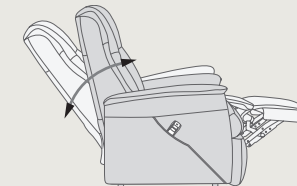

At the heart of the Ensign and the range of Oslo Luxury Lift Chairs, is safety and ease of operation. Due to a revolutionary patent design that keeps the chair base stable as the seat and back are raised in operation, the Ensign is the safest and most reliable lift chair in the market.

Height Adjustable Head, Neck and Lumbar Support

Lift Chair

Effortless Reclining

Integrated Footstool