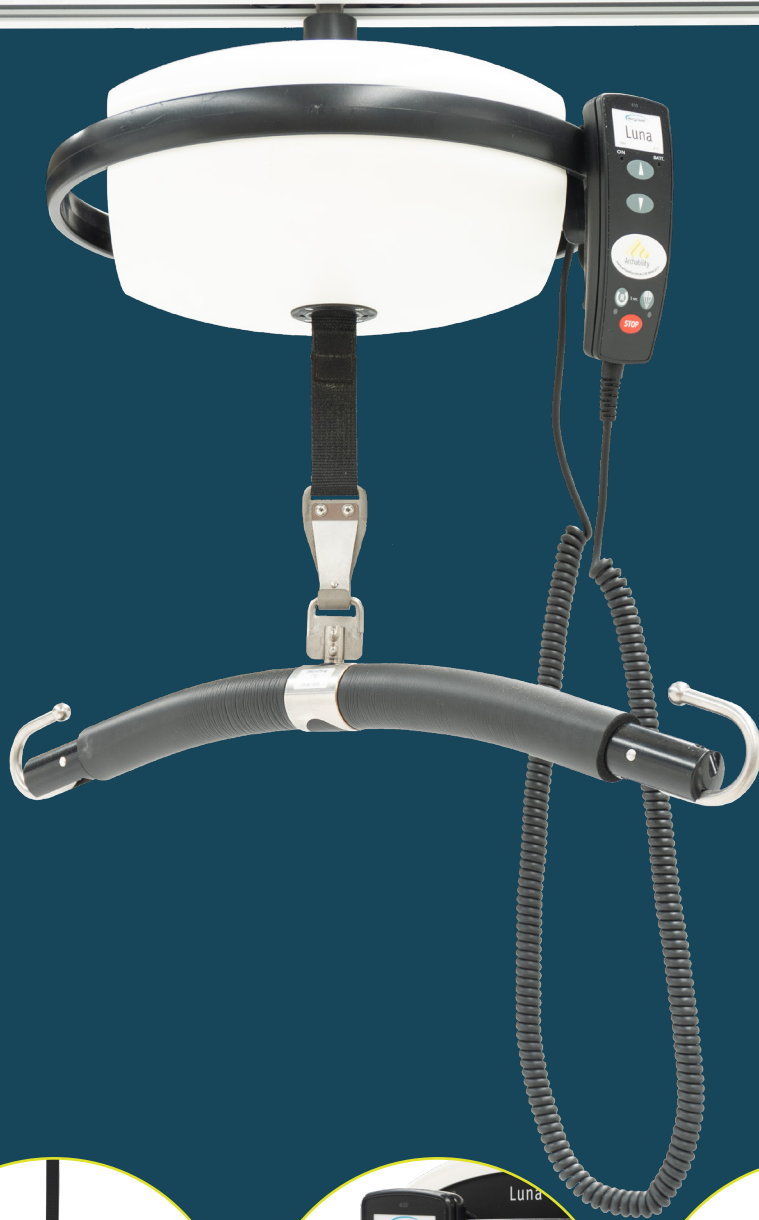

ARCHABILITY

Luna Ceiling Hoist

Fixed / Portable

The lightweight and versatile Luna ceiling hoist installs in seconds and when paired together with the compatible tracking systems, offers optimal room coverage.

Fixed

SKU:

2333997 - 200kg

2333995 - 275kg

Portable

SKU:

2333998 - 200kg

2333996 - 275kg

Features

Emergency Lower

Emergency lowering functions

Weight Capacity

200kg

275kg

Wet Environments

IPx4 tested for wet environments

Easy Charging

Charges through the hand control via the wall mounted docking station

Full Features

- + Has the ability to be used as either a fixed or portable ceiling hoist in one and the same unit.
- + Changing Luna tracks with a Luna portable can be done within seconds by simply detaching and reattaching the unit to the track.
- + Cost effective for institutions who need only invest in only one modular model to cover all their lifting requirements.
- + Emergency lowering functions on hand control & Luna motor.
- + Charging through the ergonomic hand control on wall mounted docking station.