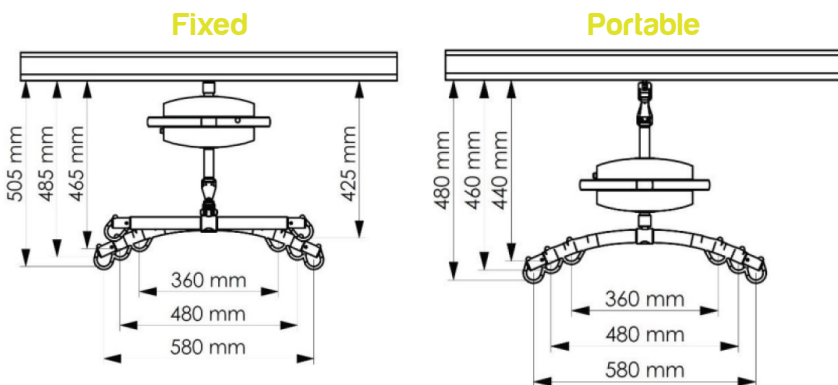

Weigh Scales:

233188
2333260

Extension Strap in various lengths also available.

Silverwater

Unit 8, 110-120 Silverwater Rd
Silverwater NSW 2128
Ph: 9649 2111

IMPORTANT : Always be sure to read your owner's manual and installation guide thoroughly before operation.

activemobility.com.au

Active Mobility

ARCHABILITY