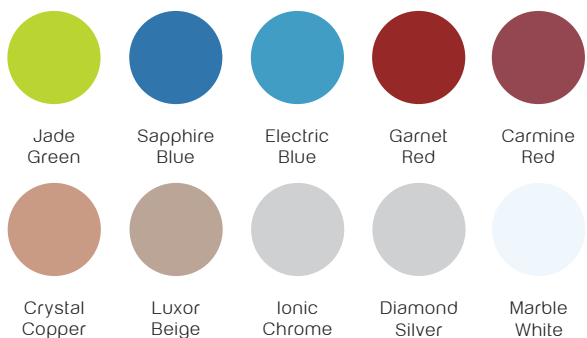

Comet Ultra

Ideal for those with larger body shapes, the Comet Ultra offers a secure, supportive and powerful driving experience without compromising on style or functionality.

Colours Available

Features