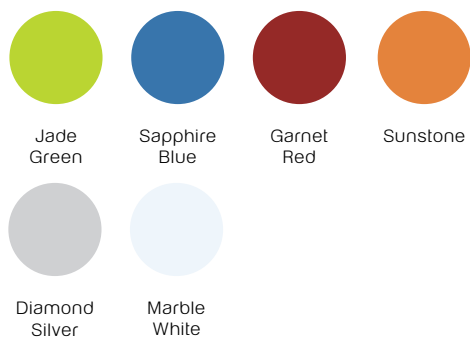

Colibri

Stylish, simple and micro lightweight. The ultra portable Colibri can be disassembled in under a minute for transportation and is designed for those who enjoy a totally independent lifestyle.

Colours Available