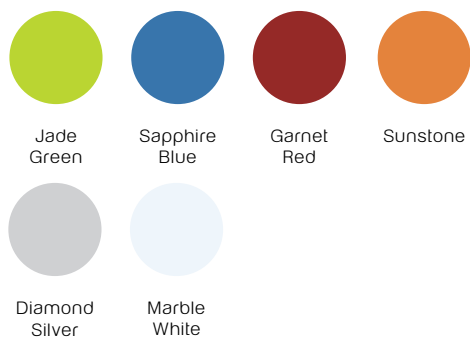

Colibri

Stylish, simple and micro lightweight. The ultra portable Colibri can be disassembled in under a minute for transportation and is designed for those who enjoy a totally independent lifestyle.

Colours Available