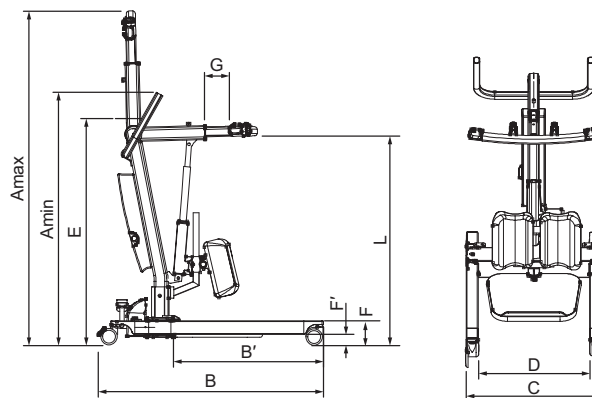

## PRODUCT DESCRIPTION

Aluminium Standing Aid Taurus 7201.

- Aluminium lift with a Safe Working Load (SWL) of 200kg
- Linak powered lifting function
- Foot pedal control for base width adjustment
- Equipped with 75mm front castors and 75mm lockable rear castors
- Soft Polyurethane (PU) knee pads provide comfort
- Knee pads are adjustable in width, height and angle
- Flip up footplate with non-slip rubber grip
- Easy access emergency stop button
- Electric and manual emergency lowering devices
- Anti-entrapment feature – lowering of boom stops on resistance

PU knee pads are water repellent and comfortable \*

Boom length adjustment for patients of varying heights

Width adjustable PU knee pads \*

Simple adjustment of base width with foot pedal

Height adjustable PU knee pads \*

Rear castors with brakes for security

\* Kneepads shown in alternate colour for clarity.

ITEM NO	MAX LOAD	L		A		B	B1	C	D	E	F	F1	G	NW	Turning Diameter
		MAX	MIN	MAX	MIN										
<b>7201</b>	<b>200</b>	140	89	145	93	98	65.7	59.5~89.5	49~79	100	11	5.5	0~12	30kg	106

\* All measurements are shown in centimetres.