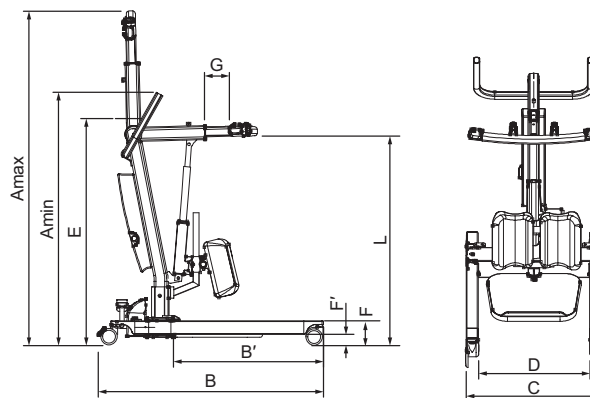

### PRODUCT DESCRIPTION

Aluminium Standing Aid Taurus 7201.

- Aluminium lift with a Safe Working Load (SWL) of 200kg
- Linak powered lifting function
- Foot pedal control for base width adjustment
- Equipped with 75mm front castors and 75mm lockable rear castors
- Soft Polyurethane (PU) knee pads provide comfort
- Knee pads are adjustable in width, height and angle
- Flip up footplate with non-slip rubber grip
- Easy access emergency stop button
- Electric and manual emergency lowering devices
- Anti-entrapment feature – lowering of boom stops on resistance

PU knee pads are water repellent and comfortable \*

Boom length adjustment for patients of varying heights

Width adjustable PU knee pads \*

Simple adjustment of base width with foot pedal

Height adjustable PU knee pads \*

Rear castors with brakes for security

\* Kneepads shown in alternate colour for clarity.

ITEM NO	MAX LOAD	L		A		B	B1	C	D	E	F	F1	G	NW	Turning Diameter
		MAX	MIN	MAX	MIN										
7201	200	140	89	145	93	98	65.7	59.5~89.5	49~79	100	11	5.5	0~12	30kg	106