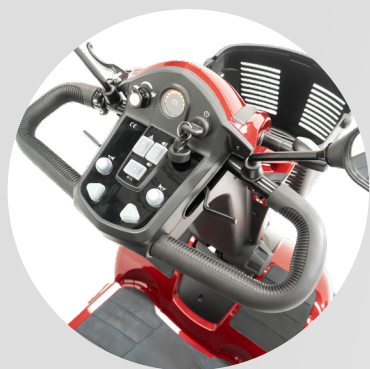

xtaga Gazelle

Power and durability meets exceptional style. Built for adventure, the xtaga Gazelle glides across all terrains with supreme ease and comfort making it the perfect outdoor mobility scooter.

Colours Available

Carmine Red

Champagne Topaz

Features

Seat
High back captain seat with head rest

Weight Capacity
160kg
Bariatric Suitable

Wheels
4 Wheel

Lighting
LED headlight, Indicators, Side & Rear Reflectors, Brake Lights

Full Features

- 4-wheel suspension for a smooth journey over most terrains
- Height and width adjustable comfort padded armrests
- Easy drive adjustable tiller with wrap-around handles
- Contoured, high-back captain seat with padded headrest
- Seat swivel adjustment
- Small turning circle for maneuvering around tight spaces
- Weight capacity up to 160kg
- Front basket
- LED headlight & reflectors
- Reverse warning alarm
- Horn
- Elegant style
- Available in 2 premium colours

Specifications

SPECIFICATIONS	XTAGA GAZELLE
Maximum Weight Capacity	160kg
Maximum Speed ¹	10km/h
Maximum Range ¹	25-35km
Length ²	137cm
Width ²	67cm
Scooter Weight ^{2,3}	75.2kg / 105kg with Battery
Ground Clearance ²	10cm
Seat to Ground	68.5cm (Adjustable)
Turning Radius ²	139cm
Battery Requirements	40Ah
Charger	Powerfirst 5A
Seating	Captain Seat with Headrest
Motor	700W