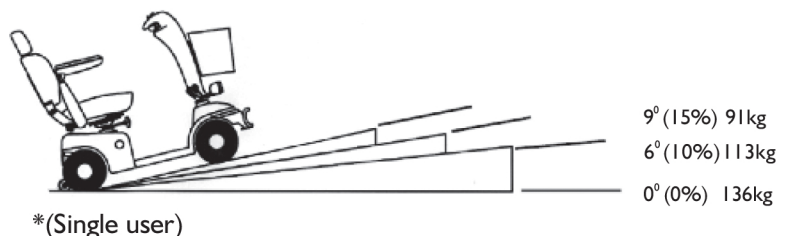

SPECIFICATIONS

889SL

Length	1300mm
Width	640mm
Height	1200mm
*Safe Climbing Angle	9 Degrees
*Max Climbing Angle	12 Degrees
Maximum Load Single User*	136Kgs
Charger	4Amp
Motor Size	1.20Hp (4 Pole)
Maximum Speed	10kmph
Battery Capacity (Minimum Amp)	40Amp
Maximum Range #	up to 40km
Wheel Size	330mm
Turning Radius	1440mm
Weight (with battery)	99kg

FEATURES

- Large Captain's Seat
- Double Pillow Comfort Seat
- Adjustable Steering Tiller
- Adjustable Width Arm Rests
- Fold Arm Rests
- Sliding Rotating Seats
- Powerful 4 Pole Motor
- Front Shopping Basket
- Modesty Panel
- Variable Seat height
- Horn
- Battery Level Warning Light
- Front & Rear Bumper Pads
- Front & Rear Suspension
- Front & Rear Lights
- Hazard Lights
- Front Lights
- High / Low Speed switch
- Anti Tips Wheels

Comprehensive Warranty

Shoprider is listed and complies with the regulations of the Therapeutic Goods Association of Australia as well as the regulatory bodies and standards in America (FDA) and Europe (CE)

WARNING: Do not exceed 10kph on public roads or paths.

IMPORTANT: Always be sure to read your owner's manual thoroughly before operating your machine.

Driving range varies with the factors shown below

- (1) The weight of the occupant
- (2) Level ground & Ambient temperature
- (3) Battery condition / Type of charger
- (4) Driving Style

*(Single user)

Unit 8, 110-120 Silverwater Rd
SILVERWATER NSW 2128

Tel: 02 9649 2111

E: Sales@activemobility.com.au

www.activemobility.com.au

Active Mobility

Updated December 2017