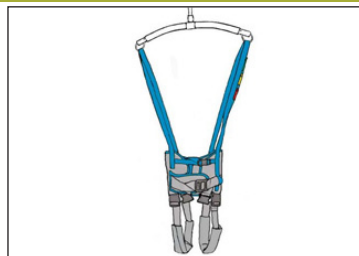

Active Mobility

www.activemobility.com.au

02 9649 2111

ERGO Walking Sling

Suitable for gait training with the **Luna ceiling hoist** the ERGO Walking Sling has a soft padding under the arm section and the overall design is to provide users excellent support and comfort.

Features:

- Used for gait training and general rehabilitation purposes for active users
- Designed to support upper body when raising the user during gait training
- Lift to and from sitting or lying positions
- Removable padding on the shoulder straps and on the leg straps
- Elastic back, ensuring a good fit for the user
- Coloured strap on upper back with size and midline mark, which ensure correct placement of the sling

SPECIFICATIONS

| | |
|-------------------------|---|
| Weight Capacity | 180kg |
| Sizing | |
| Belly Dimensions | XXS: 62-75cm XS: 76-84cm S: 85-92cm M: 93-105cm L: 106-114cm XL: 116-130cm |
| Material | Polyester |
| Spreader Bar | 2, 3 and 4 point |