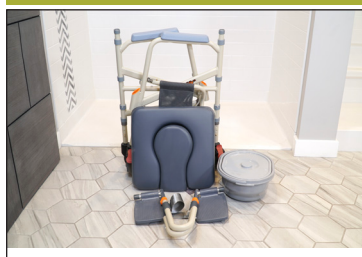

## ECO TRAVELLER Shower Commode

The Eco Traveller is the perfect shower commode for travelling with a foldable frame and 120KG SWL. Still has all the features of other Shower Buddy products including a commode system. A lack of space makes bathroom mobility even harder, especially when travelling. That's why the Eco Traveller's lightweight, but strong aluminium frame can easily be folded for storage and transportation. This, along with its 120kg SWL, makes it ideal for trips away from home.

### Features

- Rolls over most standard toilets
- Fixed height arms
- Removable and swing-away, height-adjustable footrests
- No rust aluminium frame
- Stainless steel parts and hardware
- 4x 100mm locking castor wheels
- Commode system
- Tool-free assembly and easy fold down

### SPECIFICATIONS

Chair width over arms	550mm
Chair width over castor wheels	550mm
Chair width inside arms	450mm
Chair length	840mm including footrest
Backrest width	448mm
Backrest height	400mm (cushion to top)
Max toilet height clearance	470mm
Seat cushion	420x420mm
Seat height from floor	530-580mm
Seat cushion opening	175x335mm