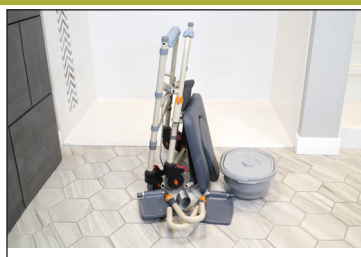

## ECO TRAVELLER Shower Commode

The Eco Traveller is the perfect shower commode for travelling with a foldable frame and 120KG SWL. Still has all the features of other Shower Buddy products including a commode system. A lack of space makes bathroom mobility even harder, especially when travelling. That's why the Eco Traveller's lightweight, but strong aluminium frame can easily be folded for storage and transportation. This, along with its 120kg SWL, makes it ideal for trips away from home.

### Features

- Rolls over most standard toilets
- Fixed height arms
- Removable and swing-away, height-adjustable footrests
- No rust aluminium frame
- Stainless steel parts and hardware
- 4x 100mm locking castor wheels
- Commode system
- Tool-free assembly and easy fold down